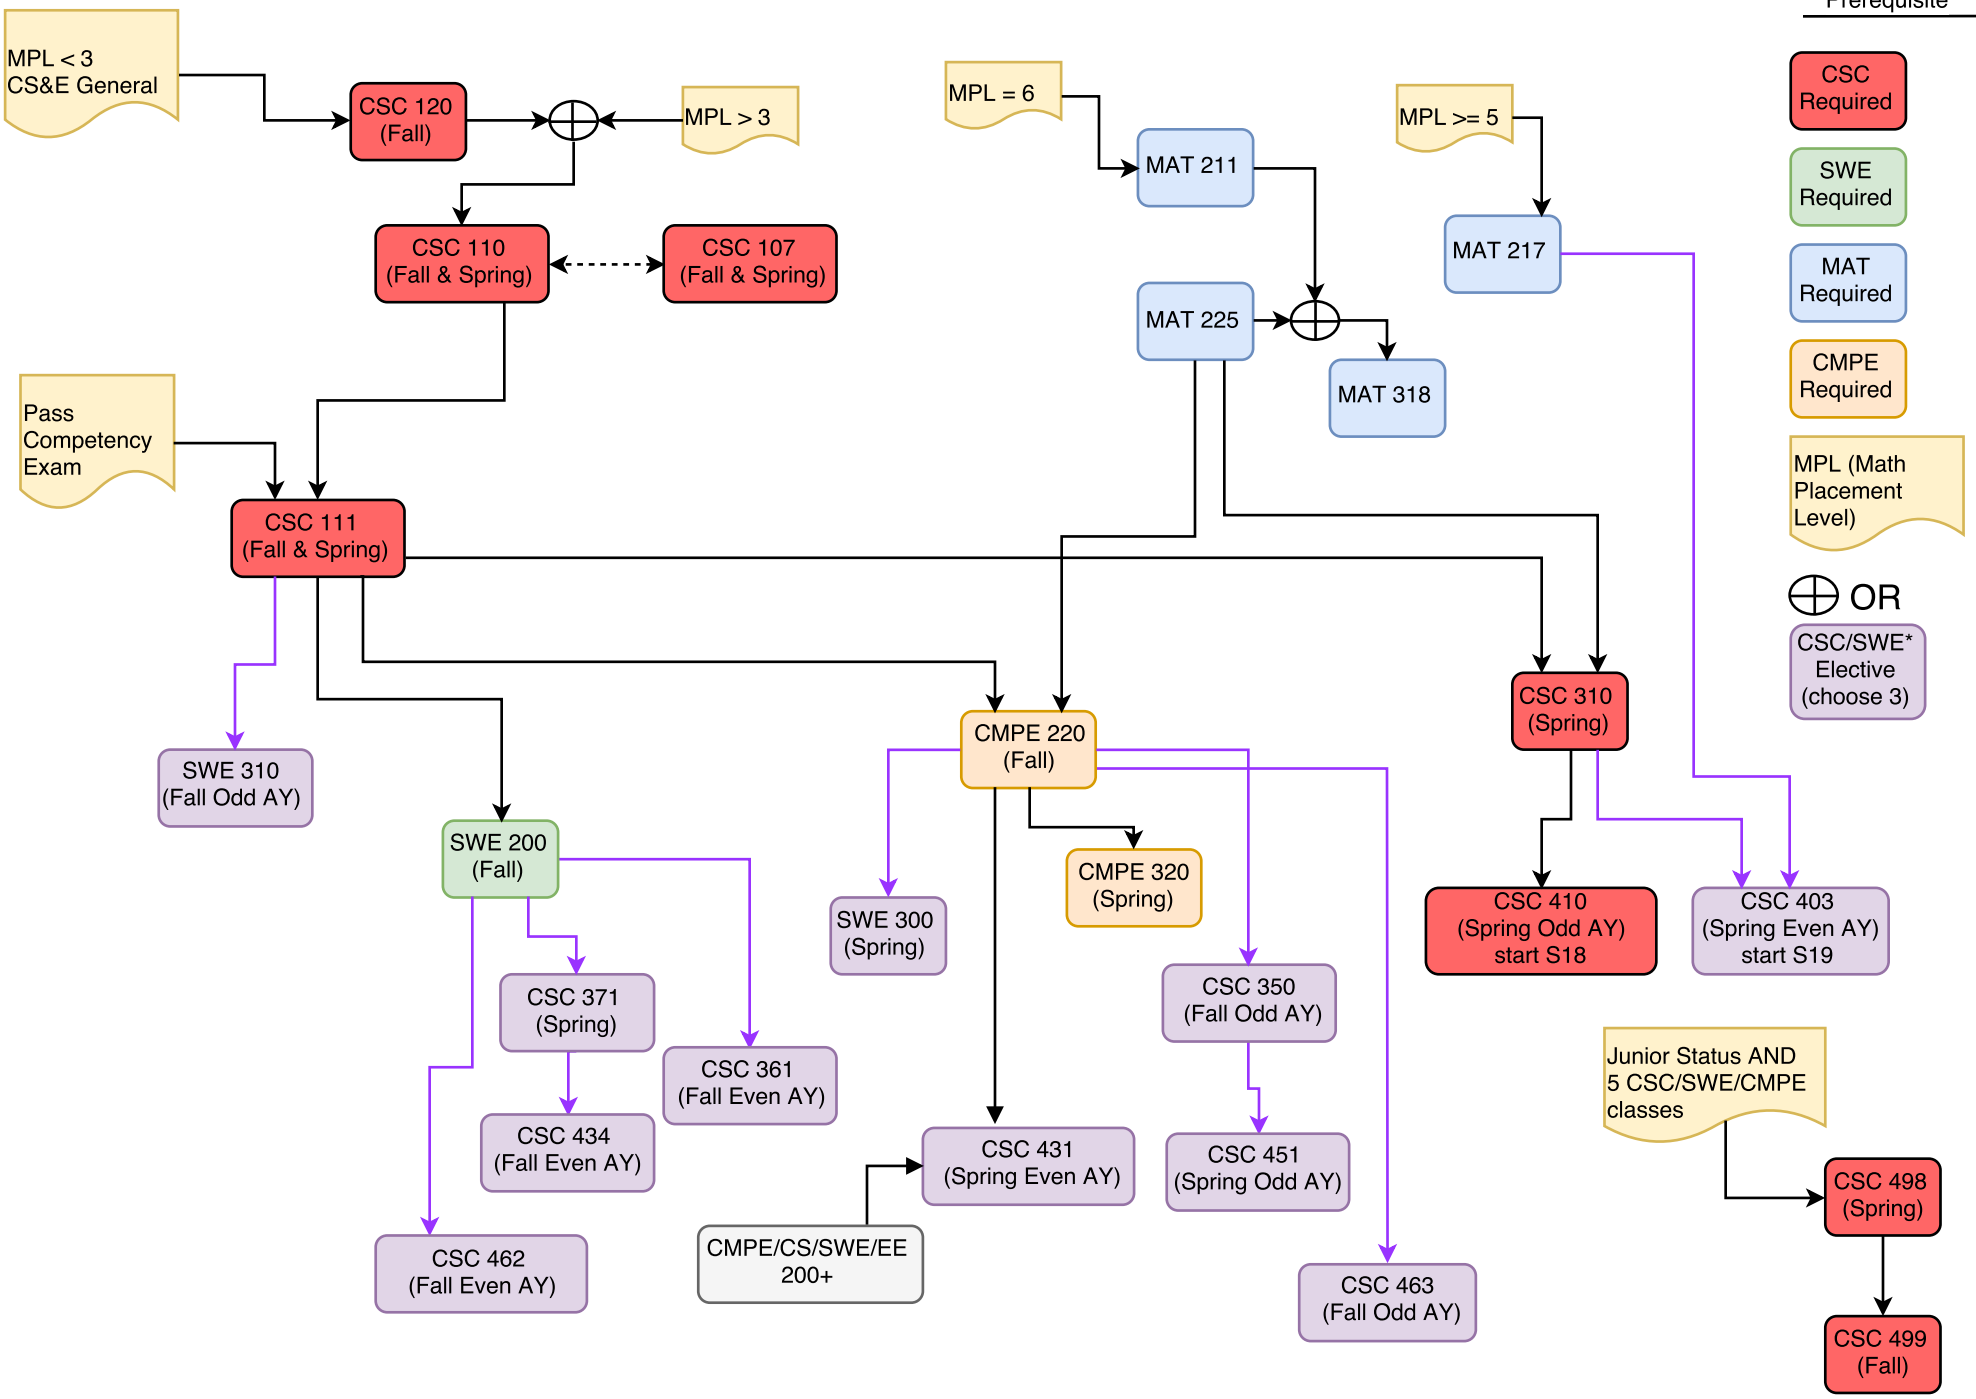

BS Computer Science Related Discipline Concentration (proposed for Fall 2017)

- CSC Required
- SWE Required
- MAT Required
- CMPE Required
- MPL (Math Placement Level)
- ⊕ OR
- CSC/SWE* Elective (choose 3)

ALSO: Major or Minor in another department

- CSC 393 (as possible)
- CSC 493 (as possible)
- CSC 390/1/2 (internship)